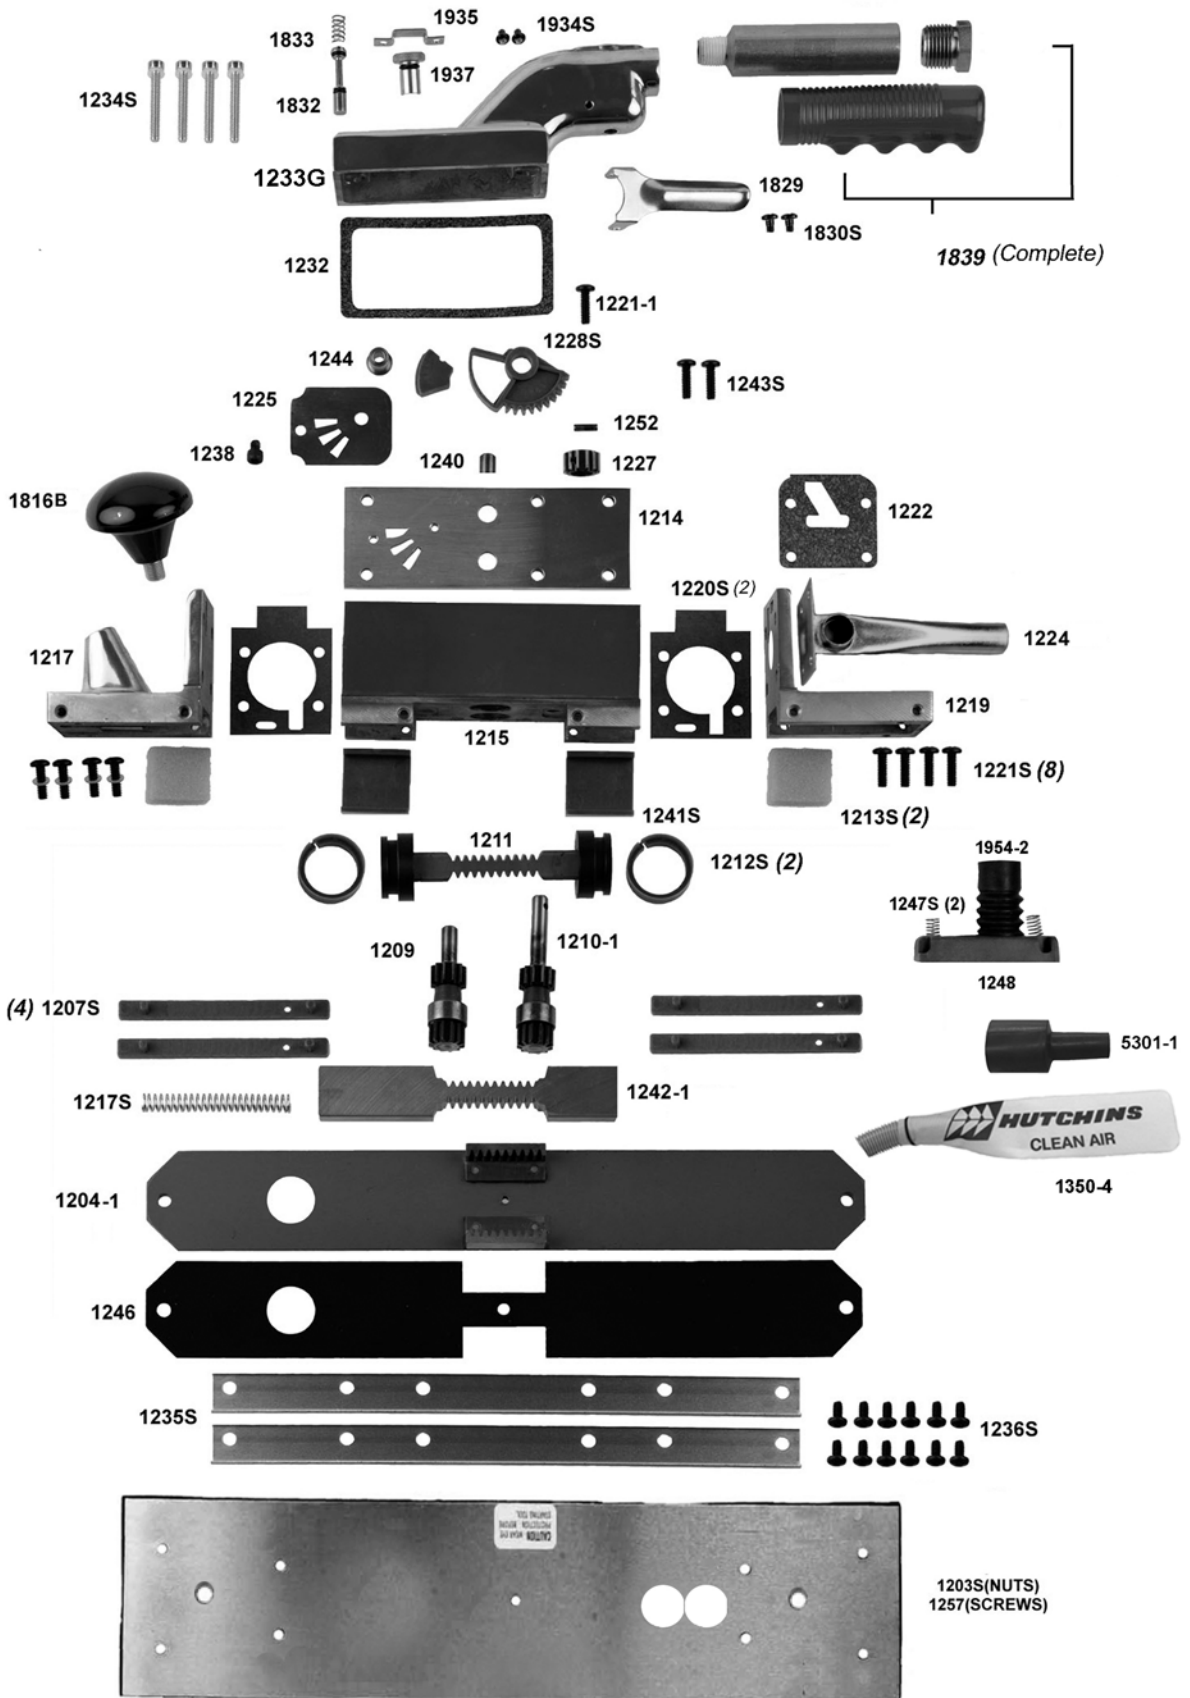

# MODEL 4920-4H (OLD STYLE)

5005-HVA  
1257C (center screw)